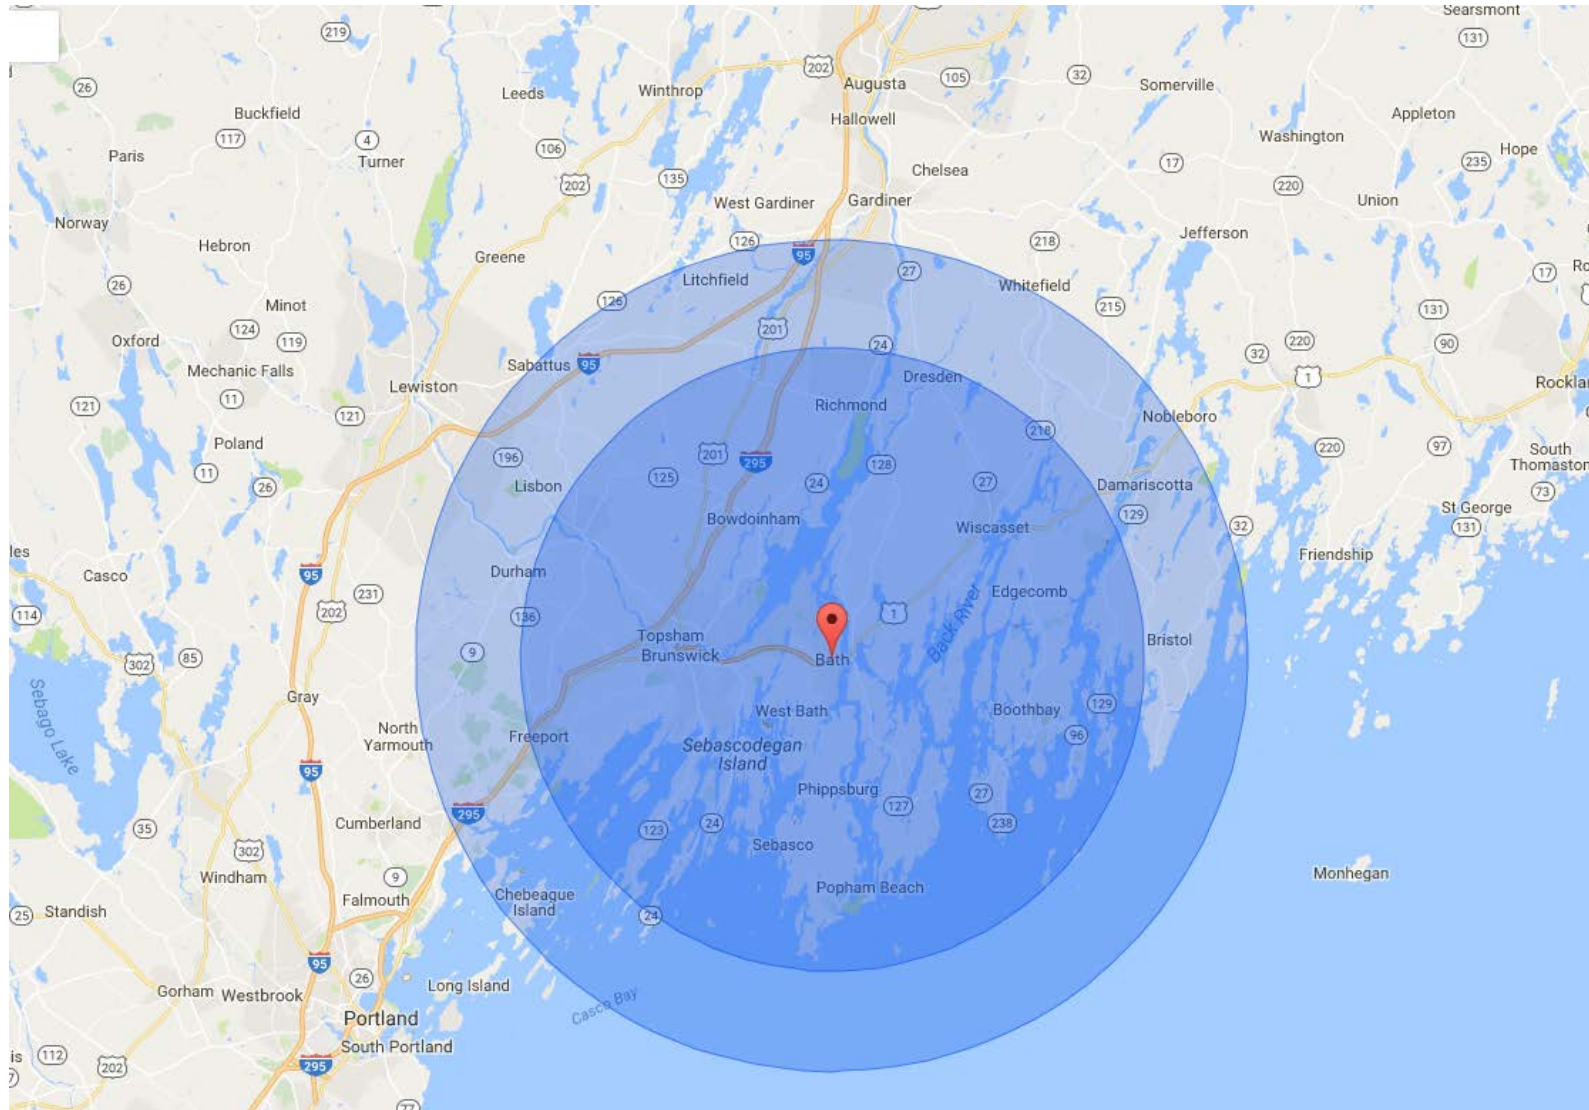

# Comfortably Home

making home a safer place to stay

Comfortably Home Service area - 15 miles (inner circle) and 20 miles (outer circle) radius from Bath and roughly a 45 minute drive